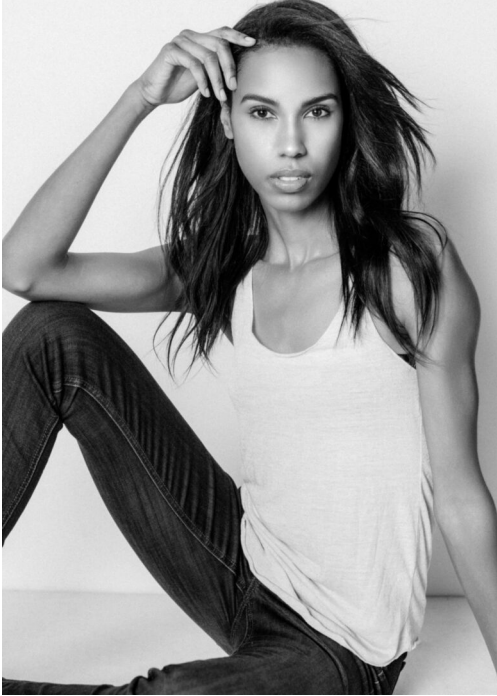

# STEWART

T A L E N T

HEIGHT:5'11" BUST:33" CUP:A WAIST:25" HIP:34" DRESS:2,4 SHOE  
SIZE:9.5,10 HAIR:BROWN EYES:BROWN

---

# STEWART

T A L E N T

HEIGHT:5'11" BUST:33" CUP:A WAIST:25" HIPS:34" DRESS:2,4 SHOE  
SIZE:9.5,10 HAIR:BROWN EYES:BROWN

---