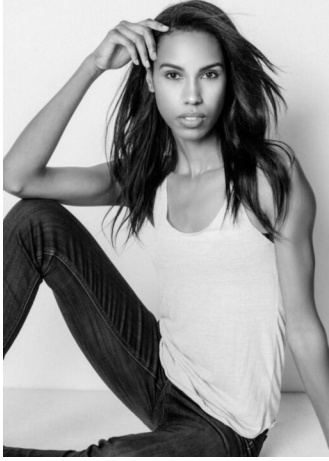

# STEWART

T A L E N T

HEIGHT:5'11" BUST:33" CUP:A WAIST:25" HIPS:34" DRESS:2,4 SHOE  
SIZE:9.5,10 HAIR:BROWN EYES:BROWN

# STEWART

T A L E N T

HEIGHT:5'11" BUST:33" CUP:A WAIST:25" HIPS:34" DRESS:2,4 SHOE  
SIZE:9.5,10 HAIR:BROWN EYES:BROWN

---