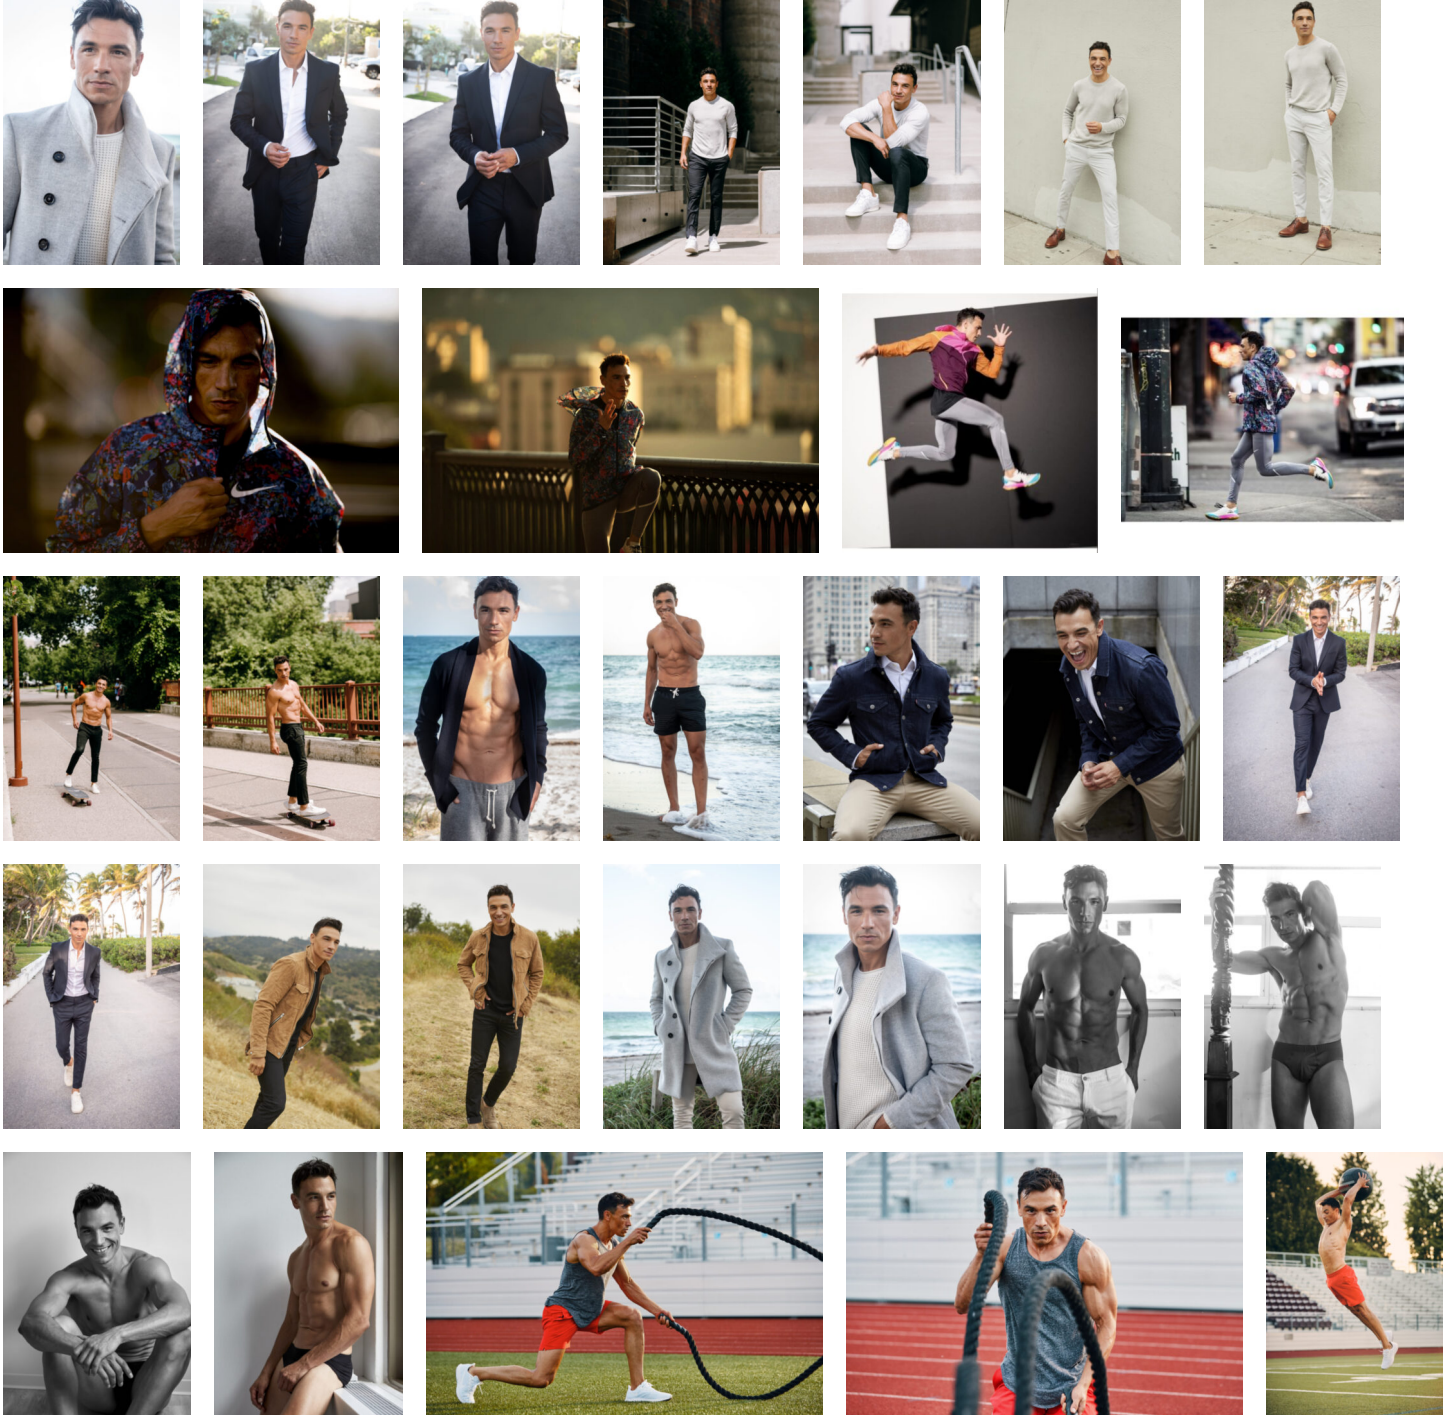

STEWART

T A L E N T

HEIGHT:6'0" SUIT SIZE:39" SUIT LENGTH:R SHIRT:15.5" SLEEVE:33"
WAIST:31" INSEAM:32" SHOE SIZE:10.5 HAIR:BLACK EYES:BROWN

STEWART

T A L E N T

HEIGHT:6'0" SUIT SIZE:39" SUIT LENGTH:R SHIRT:15.5" SLEEVE:33"
WAIST:31" INSEAM:32" SHOE SIZE:10.5 HAIR:BLACK EYES:BROWN