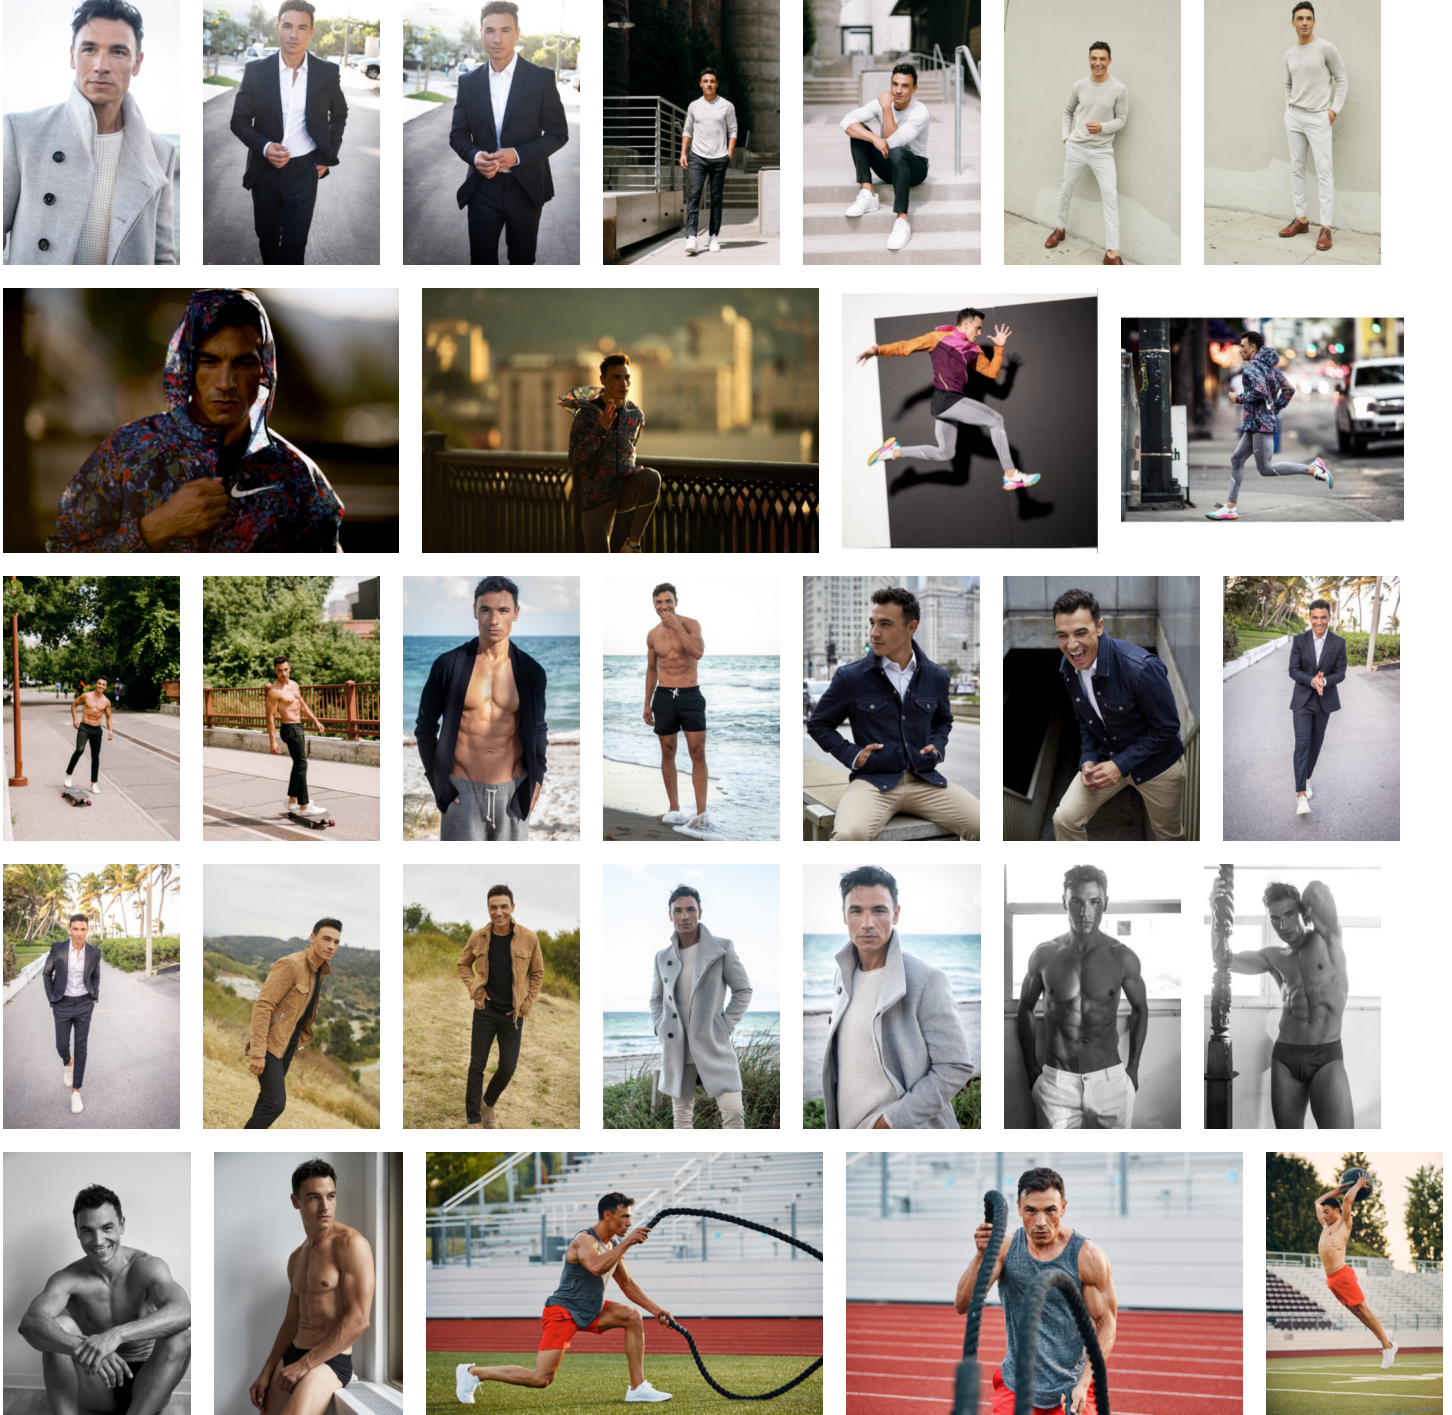

STEWART

T A L E N T

HEIGHT:6'0" SUIT SIZE:38" SUIT LENGTH:R SHIRT:15" SLEEVE:33"
WAIST:31" INSEAM:32" SHOE SIZE:10.5 HAIR:BLACK EYES:BROWN

STEWART

T A L E N T

HEIGHT:6'0" SUIT SIZE:38" SUIT LENGTH:R SHIRT:15" SLEEVE:33"
WAIST:31" INSEAM:32" SHOE SIZE:10.5 HAIR:BLACK EYES:BROWN