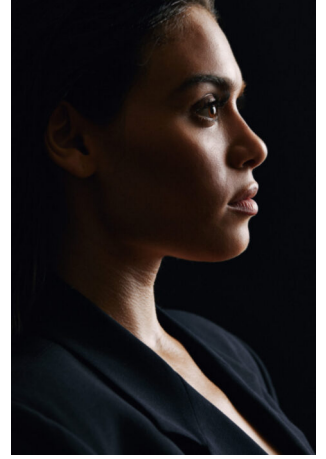

STEWART

T A L E N T

HEIGHT:5'7.5" BUST:34" CUP:C WAIST:27" HIPS:38" DRESS:4,6
GLOVE:8 SHOE SIZE:9 HAIR:BROWN EYES:BROWN

STEWART

T A L E N T

HEIGHT:5'7.5" BUST:34" CUP:C WAIST:27" HIPS:38" DRESS:4,6
GLOVE:8 SHOE SIZE:9 HAIR:BROWN EYES:BROWN