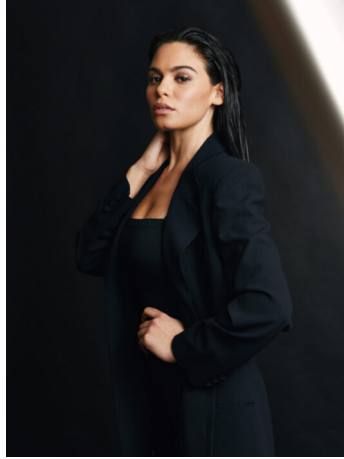

STEWART

T A L E N T

HEIGHT:5'7.5" BUST:34" CUP:C WAIST:27" HIPS:38" DRESS:4,6
GLOVE:8 SHOE SIZE:9 HAIR:BROWN EYES:BROWN

STEWART

T A L E N T

HEIGHT:5'7.5" BUST:34" CUP:C WAIST:27" HIPS:38" DRESS:4,6
GLOVE:8 SHOE SIZE:9 HAIR:BROWN EYES:BROWN