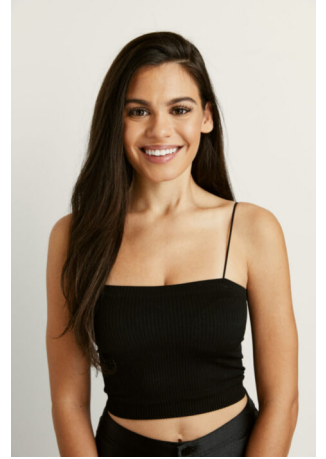

STEWART

T A L E N T

HEIGHT:5'7.5" BUST:34" CUP:C WAIST:27" HIPS:38" DRESS:4,6
GLOVE:8 SHOE SIZE:9 HAIR:BROWN EYES:BROWN

STEWART

T A L E N T

HEIGHT:5'7.5" BUST:34" CUP:C WAIST:27" HIPS:38" DRESS:4,6
GLOVE:8 SHOE SIZE:9 HAIR:BROWN EYES:BROWN