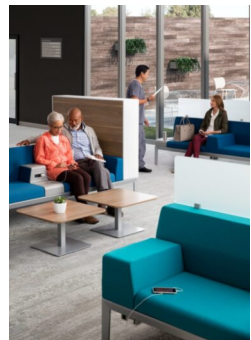

STEWART

T A L E N T

HEIGHT:5'7" BUST:34" CUP:B WAIST:29" HIPS:39" DRESS:10 SHOE SIZE:9 HAIR:SILVER EYES:BROWN UNION:SAG-AFTRA

STEWART

T A L E N T

HEIGHT:5'7" BUST:34" CUP:B WAIST:29" HIPS:39" DRESS:10 SHOE
SIZE:9 HAIR:SILVER EYES:BROWN UNION:SAG-AFTRA