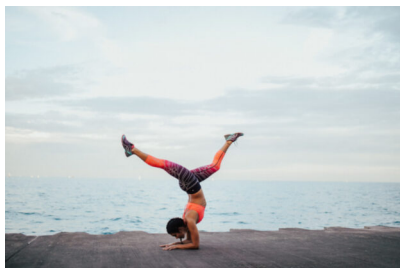

STEWART

T A L E N T

HEIGHT:5'8" BUST:32" CUP:C WAIST:27" HIPS:38" DRESS:4,6
RING:5.5 GLOVE:7.5 SHOE SIZE:8 HAIR:DARK BROWN EYES:BROWN
UNION:SAG-AFTRA

STEWART

T A L E N T

HEIGHT:5'8" BUST:32" CUP:C WAIST:27" HIPS:38" DRESS:4,6
RING:5.5 GLOVE:7.5 SHOE SIZE:8 HAIR:DARK BROWN EYES:BROWN
UNION:SAG-AFTRA