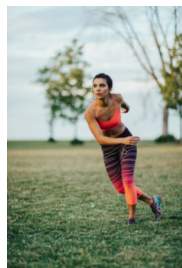

STEWART

T A L E N T

HEIGHT:5'8" BUST:32" CUP:C WAIST:27" HIPS:38" DRESS:4,6
RING:5.5 GLOVE:7.5 SHOE SIZE:8 HAIR:DARK BROWN EYES:BROWN
UNION:SAG-AFTRA

STEWART

T A L E N T

HEIGHT:5'8" BUST:32" CUP:C WAIST:27" HIPS:38" DRESS:4,6
RING:5.5 GLOVE:7.5 SHOE SIZE:8 HAIR:DARK BROWN EYES:BROWN
UNION:SAG-AFTRA