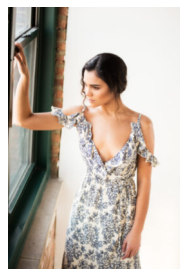

STEWART

T A L E N T

HEIGHT:5'8" BUST:32" CUP:C WAIST:27" HIPS:38" DRESS:4,6
RING:5.5 GLOVE:7.5 SHOE SIZE:8 HAIR:DARK BROWN EYES:BROWN
UNION:SAG-AFTRA

STEWART

T A L E N T

HEIGHT:5'8" BUST:32" CUP:C WAIST:27" HIPS:38" DRESS:4,6
RING:5.5 GLOVE:7.5 SHOE SIZE:8 HAIR:DARK BROWN EYES:BROWN
UNION:SAG-AFTRA