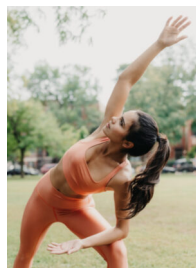

STEWART

T A L E N T

HEIGHT:5'8" BUST:32" CUP:C WAIST:27" HIPS:38" DRESS:4,6
RING:5.5 GLOVE:7.5 SHOE SIZE:8 HAIR:DARK BROWN EYES:BROWN
UNION:SAG-AFTRA

STEWART

T A L E N T

HEIGHT:5'8" BUST:32" CUP:C WAIST:27" HIPS:38" DRESS:4,6
RING:5.5 GLOVE:7.5 SHOE SIZE:8 HAIR:DARK BROWN EYES:BROWN
UNION:SAG-AFTRA