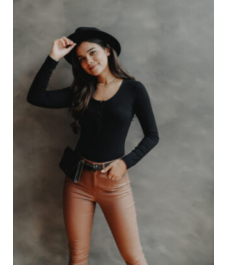

STEWART

T A L E N T

HEIGHT:5'8" BUST:32" CUP:C WAIST:27" HIPS:38" DRESS:4,6
RING:5.5 GLOVE:7.5 SHOE SIZE:8 HAIR:DARK BROWN EYES:BROWN
UNION:SAG-AFTRA

STEWART

T A L E N T

HEIGHT:5'8" BUST:32" CUP:C WAIST:27" HIPS:38" DRESS:4,6
RING:5.5 GLOVE:7.5 SHOE SIZE:8 HAIR:DARK BROWN EYES:BROWN
UNION:SAG-AFTRA