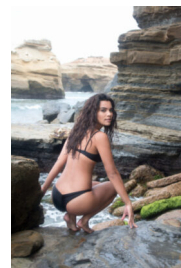

STEWART

T A L E N T

HEIGHT:5'8" BUST:32" CUP:C WAIST:27" HIPS:38" DRESS:4,6
RING:5.5 GLOVE:7.5 SHOE SIZE:8 HAIR:DARK BROWN EYES:BROWN
UNION:SAG-AFTRA

STEWART

T A L E N T

HEIGHT:5'8" BUST:32" CUP:C WAIST:27" HIPS:38" DRESS:4,6
RING:5.5 GLOVE:7.5 SHOE SIZE:8 HAIR:DARK BROWN EYES:BROWN
UNION:SAG-AFTRA