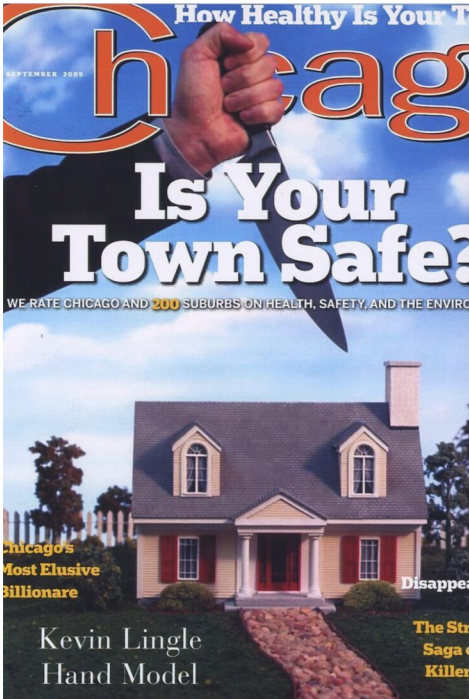

STEWART

T A L E N T

HEIGHT:6'1" SUIT SIZE:42" SUIT LENGTH:R SHIRT:16.5" SLEEVE:35"
WAIST:34" INSEAM:32" RING:10 GLOVE:9 SHOE SIZE:11.5
HAIR:BROWN EYES:BLUE UNION:SAG-AFTRA

STEWART

T A L E N T

HEIGHT:6'1" SUIT SIZE:42" SUIT LENGTH:R SHIRT:16.5" SLEEVE:35"
WAIST:34" INSEAM:32" RING:10 GLOVE:9 SHOE SIZE:11.5
HAIR:BROWN EYES:BLUE UNION:SAG-AFTRA