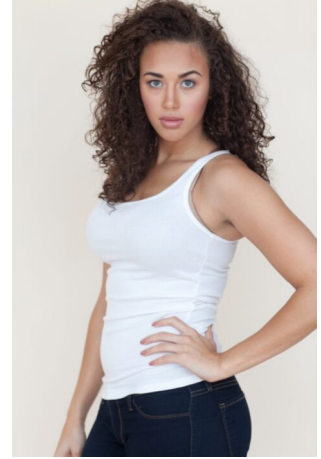

STEWART

T A L E N T

HEIGHT:5'10" BUST:36" CUP:DDD WAIST:32.5" HIPS:46"
DRESS:12,14 SHOE SIZE:10.5 HAIR:BROWN EYES:GREEN

STEWART

T A L E N T

HEIGHT:5'10" BUST:36" CUP:DDD WAIST:32.5" HIPS:46"
DRESS:12,14 SHOE SIZE:10.5 HAIR:BROWN EYES:GREEN