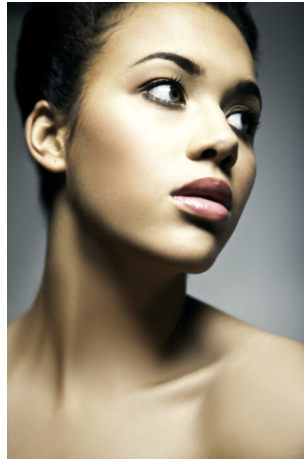

STEWART

T A L E N T

HEIGHT:5'10" BUST:36" CUP:DDD WAIST:32.5" HIPS:46"
DRESS:12,14 SHOE SIZE:10.5 HAIR:BROWN EYES:GREEN

STEWART

T A L E N T

HEIGHT:5'10" BUST:36" CUP:DDD WAIST:32.5" HIPS:46"
DRESS:12,14 SHOE SIZE:10.5 HAIR:BROWN EYES:GREEN