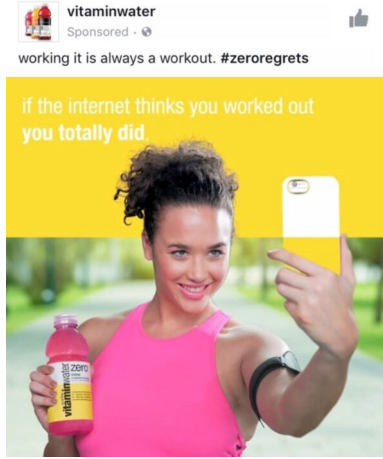

STEWART

T A L E N T

HEIGHT:5'10" BUST:36" CUP:DDD WAIST:32.5" HIPS:46"
DRESS:12,14 SHOE SIZE:10.5 HAIR:BROWN EYES:GREEN

STEWART

T A L E N T

HEIGHT:5'10" BUST:36" CUP:DDD WAIST:32.5" HIPS:46"
DRESS:12,14 SHOE SIZE:10.5 HAIR:BROWN EYES:GREEN