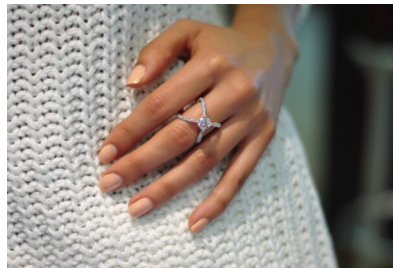

STEWART

T A L E N T

HEIGHT:5'9" BUST:34" CUP:C WAIST:26.5" HIPS:37" DRESS:2,4
RING:6 GLOVE:6 SHOE SIZE:7 HAIR:BROWN EYES:BROWN

STEWART

T A L E N T

HEIGHT:5'9" BUST:34" CUP:C WAIST:26.5" HIPS:37" DRESS:2,4
RING:6 GLOVE:6 SHOE SIZE:7 HAIR:BROWN EYES:BROWN