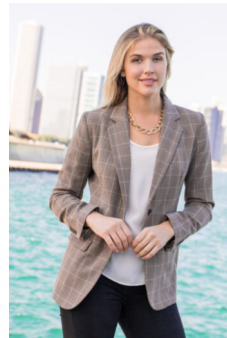

STEWART

T A L E N T

HEIGHT:5'11.5" BUST:39" CUP:D WAIST:34" HIPS:41" DRESS:10
SHOE SIZE:12 HAIR:DARK BLONDE EYES:BLUE-GREEN

STEWART

T A L E N T

HEIGHT:5'11.5" BUST:39" CUP:D WAIST:34" HIPS:41" DRESS:10
SHOE SIZE:12 HAIR:DARK BLONDE EYES:BLUE-GREEN