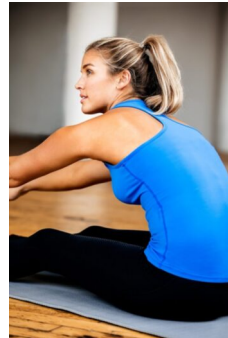

STEWART

T A L E N T

HEIGHT:5'11.5" BUST:39" CUP:D WAIST:34" HIPS:41" DRESS:10
SHOE SIZE:12 HAIR:DARK BLONDE EYES:BLUE-GREEN

STEWART

T A L E N T

HEIGHT:5'11.5" BUST:39" CUP:D WAIST:34" HIPS:41" DRESS:10
SHOE SIZE:12 HAIR:DARK BLONDE EYES:BLUE-GREEN