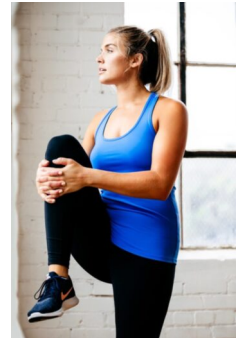

STEWART

T A L E N T

HEIGHT:5'11.5" BUST:39" CUP:D WAIST:34" HIPS:41" DRESS:10
SHOE SIZE:12 HAIR:DARK BLONDE EYES:BLUE-GREEN

STEWART

T A L E N T

HEIGHT:5'11.5" BUST:39" CUP:D WAIST:34" HIPS:41" DRESS:10
SHOE SIZE:12 HAIR:DARK BLONDE EYES:BLUE-GREEN