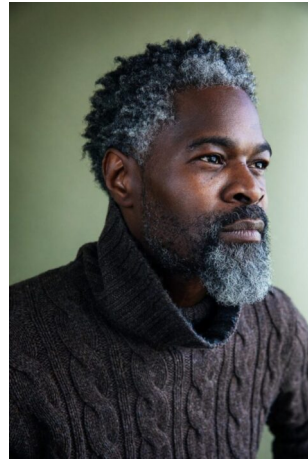

STEWART

T A L E N T

HEIGHT:6'2" SUIT SIZE:40" SUIT LENGTH:L SHIRT:15.5" SLEEVE:35"
WAIST:33" INSEAM:34" SHOE SIZE:10.5 HAIR:SALT & PEPPER
EYES:BROWN UNION:SAG-AFTRA

RICH THORNTON
NAVY

**Uncommon
Threads Is Now
Uncommon Chef**

@ uncommonchefcollection.com

STEWART

T A L E N T

HEIGHT:6'2" SUIT SIZE:40" SUIT LENGTH:L SHIRT:15.5" SLEEVE:35"
WAIST:33" INSEAM:34" SHOE SIZE:10.5 HAIR:SALT & PEPPER
EYES:BROWN UNION:SAG-AFTRA