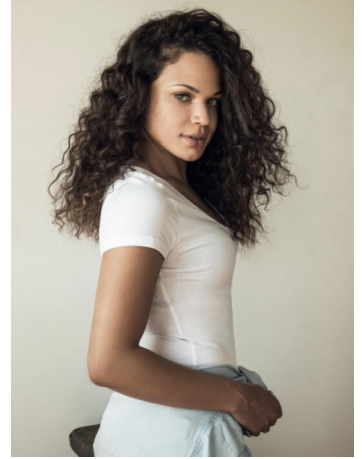

STEWART

T A L E N T

HEIGHT:5'6" BUST:36" CUP:C WAIST:32" HIPS:44" DRESS:8 SHOE
SIZE:11 HAIR:DARK BROWN EYES:GREEN

STEWART

T A L E N T

HEIGHT:5'6" BUST:36" CUP:C WAIST:32" HIPS:44" DRESS:8 SHOE
SIZE:11 HAIR:DARK BROWN EYES:GREEN