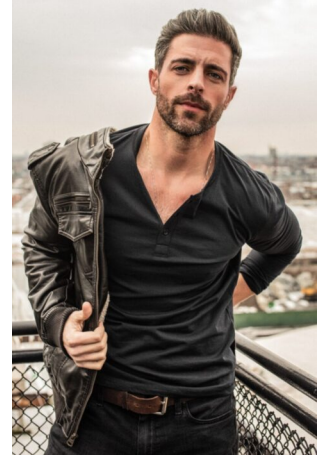

STEWART

T A L E N T

HEIGHT:6'1" SUIT SIZE:40" SUIT LENGTH:L SHIRT:15" SLEEVE:34"
WAIST:33" INSEAM:32" SHOE SIZE:12 HAIR:SALT & PEPPER
EYES:BLUE-GREEN UNION:SAG-AFTRA

STEWART

T A L E N T

HEIGHT:6'1" SUIT SIZE:40" SUIT LENGTH:L SHIRT:15" SLEEVE:34"
WAIST:33" INSEAM:32" SHOE SIZE:12 HAIR:SALT & PEPPER
EYES:BLUE-GREEN UNION:SAG-AFTRA