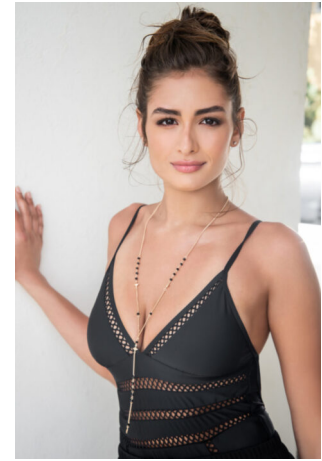

STEWART

T A L E N T

HEIGHT:5'7" BUST:34" CUP:D WAIST:25" HIPS:36" DRESS:2,4
GLOVE:7 SHOE SIZE:8 HAIR:BROWN EYES:BROWN

STEWART

T A L E N T

HEIGHT:5'7" BUST:34" CUP:D WAIST:25" HIPS:36" DRESS:2,4
GLOVE:7 SHOE SIZE:8 HAIR:BROWN EYES:BROWN