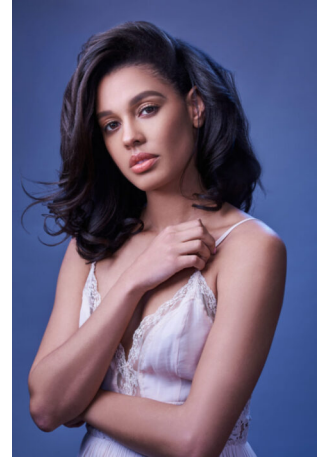

# STEWART T A L E N T

HEIGHT:5'7" BUST:34" CUP:B WAIST:27.5" HIPS:35" DRESS:2,4 SHOE  
SIZE:8 HAIR:DARK BROWN EYES:BROWN UNION:SAG-AFTRA

# STEWART

T A L E N T

HEIGHT:5'7" BUST:34" CUP:B WAIST:27.5" HIPS:35" DRESS:2,4 SHOE  
SIZE:8 HAIR:DARK BROWN EYES:BROWN UNION:SAG-AFTRA

---