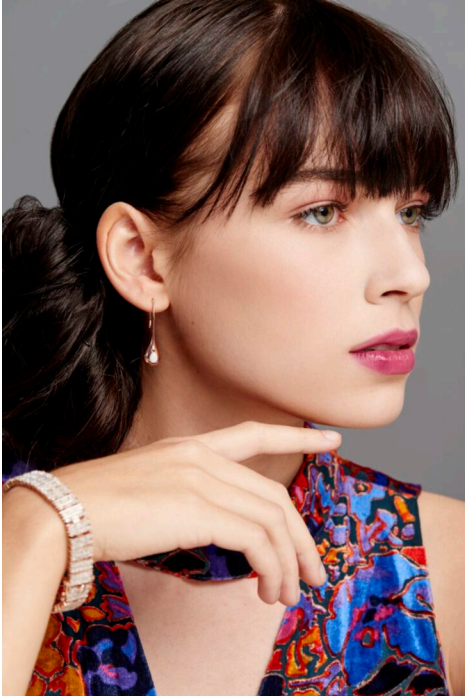

# STEWART

T A L E N T

HEIGHT:5'6" BUST:34" CUP:D WAIST:26" HIPS:36" DRESS:2 RING:5  
SHOE SIZE:7.5,8 HAIR:DARK BROWN EYES:GREEN

Summer-ready  
mani + pedi.

SHOP NOW AT **KOHL'S**

A promotional graphic for summer-ready manicure and pedicure. It features a hand with purple nail polish holding a denim cup, a pair of sandals, and a bottle of essie nail polish. The text "Summer-ready mani + pedi." is at the top, and "SHOP NOW AT KOHL'S" is at the bottom.

# STEWART

T A L E N T

HEIGHT:5'6" BUST:34" CUP:D WAIST:26" HIPS:36" DRESS:2 RING:5  
SHOE SIZE:7.5,8 HAIR:DARK BROWN EYES:GREEN

# STEWART

T A L E N T

HEIGHT:5'6" BUST:34" CUP:D WAIST:26" HIPS:36" DRESS:2 RING:5  
SHOE SIZE:7.5,8 HAIR:DARK BROWN EYES:GREEN

---