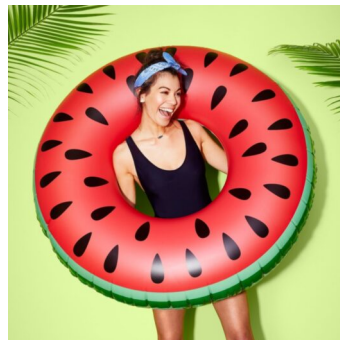

STEWART

T A L E N T

HEIGHT:5'8" BUST:32" CUP:C WAIST:26" HIPS:36" DRESS:2,4
RING:4.5 GLOVE:6 SHOE SIZE:7.5 HAIR:BROWN EYES:BROWN

CLASSIC FLANNEL PJ SET
SOCK MONKEYS • PAGE 11

STEWART

T A L E N T

HEIGHT:5'8" BUST:32" CUP:C WAIST:26" HIPS:36" DRESS:2,4
RING:4.5 GLOVE:6 SHOE SIZE:7.5 HAIR:BROWN EYES:BROWN