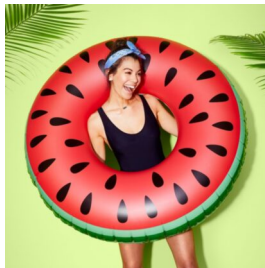

STEWART

T A L E N T

HEIGHT:5'8" BUST:32" CUP:C WAIST:26" HIPS:36" DRESS:2,4
RING:4.5 GLOVE:6 SHOE SIZE:7.5 HAIR:BROWN EYES:BROWN

GLAZIG FLANNEL PJ SET
SOCK MONSTER - MISE 11