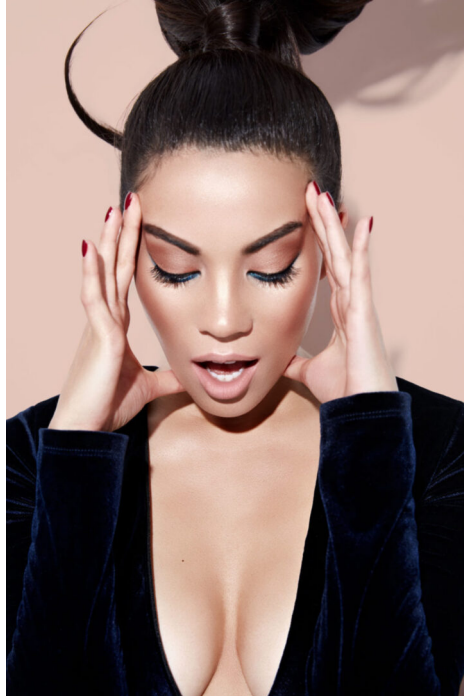

STEWART

T A L E N T

HEIGHT:5'8" BUST:32" CUP:C WAIST:26" HIPS:36" DRESS:2,4
RING:4.5 GLOVE:6 SHOE SIZE:7.5 HAIR:BROWN EYES:BROWN

STEWART

T A L E N T

HEIGHT:5'8" BUST:32" CUP:C WAIST:26" HIPS:36" DRESS:2,4
RING:4.5 GLOVE:6 SHOE SIZE:7.5 HAIR:BROWN EYES:BROWN

STEWART

T A L E N T

HEIGHT:5'8" BUST:32" CUP:C WAIST:26" HIPS:36" DRESS:2,4
RING:4.5 GLOVE:6 SHOE SIZE:7.5 HAIR:BROWN EYES:BROWN