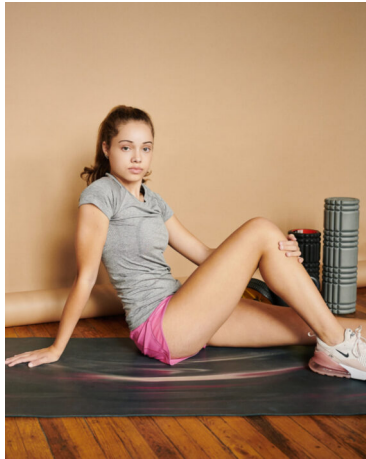

STEWART

T A L E N T

HEIGHT:5'8" BUST:32" CUP:A WAIST:26" HIPS:36" KIDS SIZE:6,6JR
SHOE SIZE:10.5 HAIR:BROWN EYES:HAZEL

STEWART

T A L E N T

HEIGHT:5'8" BUST:32" CUP:A WAIST:26" HIPS:36" KIDS SIZE:6,6JR
SHOE SIZE:10.5 HAIR:BROWN EYES:HAZEL