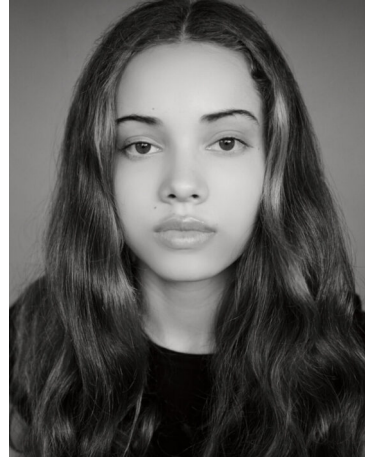

STEWART

T A L E N T

HEIGHT:5'8" BUST:32" CUP:A WAIST:26" HIPS:36" KIDS SIZE:6,6JR
SHOE SIZE:10.5 HAIR:BROWN EYES:HAZEL

STEWART

T A L E N T

HEIGHT:5'8" BUST:32" CUP:A WAIST:26" HIPS:36" KIDS SIZE:6,6JR
SHOE SIZE:10.5 HAIR:BROWN EYES:HAZEL