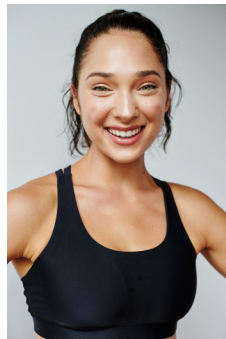

STEWART

T A L E N T

HAIR:DARK BROWN EYES:GREEN HEIGHT:5'6" BUST:34" CUP:B
WAIST:24" HIPS:35.5" DRESS:2,4 SHOE SIZE:8

STEWART

T A L E N T

HAIR:DARK BROWN EYES:GREEN HEIGHT:5'6" BUST:34" CUP:B
WAIST:24" HIPS:35.5" DRESS:2,4 SHOE SIZE:8