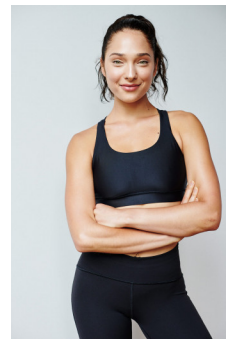

STEWART

T A L E N T

HAIR:DARK BROWN EYES:GREEN HEIGHT:5'6" BUST:34" CUP:B
WAIST:24" HIPS:35.5" DRESS:2,4 SHOE SIZE:8

STEWART

T A L E N T

HAIR:DARK BROWN EYES:GREEN HEIGHT:5'6" BUST:34" CUP:B
WAIST:24" HIPS:35.5" DRESS:2,4 SHOE SIZE:8