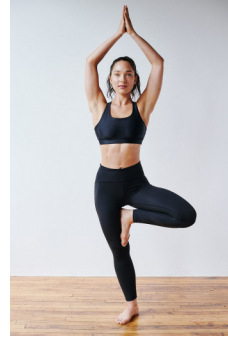

STEWART

T A L E N T

HAIR:DARK BROWN EYES:GREEN HEIGHT:5'6" BUST:34" CUP:B
WAIST:24" HIPS:35.5" DRESS:2,4 SHOE SIZE:8

STEWART

T A L E N T

HAIR:DARK BROWN EYES:GREEN HEIGHT:5'6" BUST:34" CUP:B
WAIST:24" HIPS:35.5" DRESS:2,4 SHOE SIZE:8